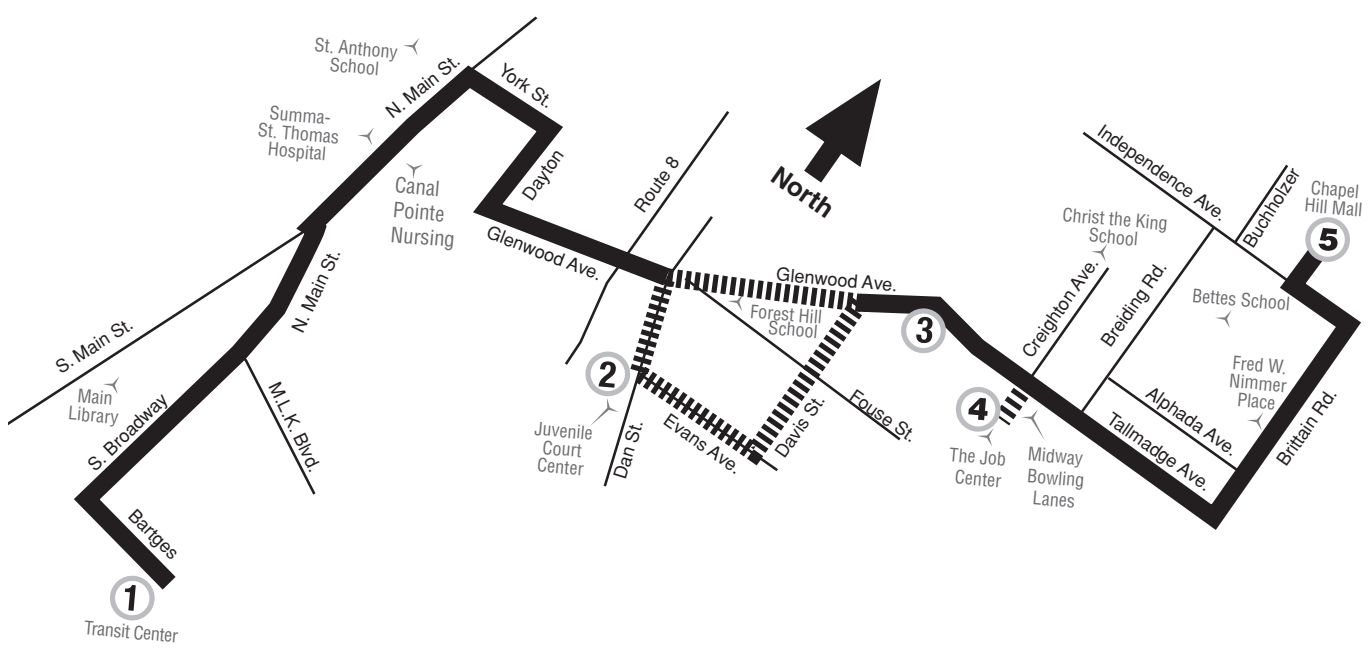

# 12 Tallmadge Hill

**FROM**  
Transit Center

**FROM**  
Transit Center

(Times shown below are departure times)  
**Monday – Friday**

	1 Transit Center Eastside	2 Evans & Dan	3 Tallmadge & Glenwood	4 The Job Center	5 Chapel Hill Mall	Bus continues to...
AM	6:15	6:28	6:31	.....	6:38	12 Tallmadge Hill
	6:40	6:53	6:56	.....	7:04	12 Tallmadge Hill
	7:20	7:33	7:36	.....	7:45	12 Tallmadge Hill
	7:40	7:55	8:00	8:05	8:15	12 Tallmadge Hill
	8:10	8:25	8:30	8:35	8:47	12 Tallmadge Hill
	8:36	8:51	8:56	9:01	9:13	12 Tallmadge Hill
	9:00	9:15	9:20	9:25	9:37	12 Tallmadge Hill
	9:52	10:07	10:12	10:17	10:29	12 Tallmadge Hill
	10:26	10:41	10:46	10:51	11:03	12 Tallmadge Hill
	10:55	11:10	11:15	11:20	11:32	12 Tallmadge Hill
PM	11:31	11:46	11:51	11:56	<b>12:08</b>	12 Tallmadge Hill
	<b>12:01</b>	<b>12:16</b>	<b>12:21</b>	<b>12:26</b>	<b>12:38</b>	12 Tallmadge Hill
	<b>12:46</b>	<b>1:01</b>	<b>1:06</b>	<b>1:11</b>	<b>1:23</b>	12 Tallmadge Hill
	<b>1:16</b>	<b>1:31</b>	<b>1:36</b>	<b>1:41</b>	<b>1:53</b>	12 Tallmadge Hill
	<b>2:21</b>	<b>2:36</b>	<b>2:41</b>	<b>2:46</b>	<b>2:58</b>	12 Tallmadge Hill
	<b>2:43</b>	<b>2:58</b>	<b>3:03</b>	<b>3:08</b>	<b>3:20</b>	12 Tallmadge Hill
	<b>3:31</b>	<b>3:46</b>	<b>3:51</b>	<b>3:56</b>	<b>4:08</b>	12 Tallmadge Hill
	<b>3:55</b>	<b>4:10</b>	<b>4:15</b>	<b>4:20</b>	<b>4:32</b>	10Howard/Portage Trail
	<b>4:20</b>	<b>4:35</b>	<b>4:40</b>	<b>4:45</b>	<b>4:57</b>	12 Tallmadge Hill
	<b>5:09</b>	<b>5:24</b>	<b>5:29</b>	.....	<b>5:41</b>	12 Tallmadge Hill
	<b>5:50</b>	<b>6:05</b>	<b>6:09</b>	.....	<b>6:21</b>	12 Tallmadge Hill
	<b>6:20</b>	<b>6:35</b>	<b>6:39</b>	.....	<b>6:51</b>	12 Tallmadge Hill
	<b>7:30B</b>	.....	<b>7:50</b>	.....	<b>8:02</b>	12 Tallmadge Hill
	<b>8:40B</b>	.....	<b>9:00</b>	.....	<b>9:12</b>	12 Tallmadge Hill