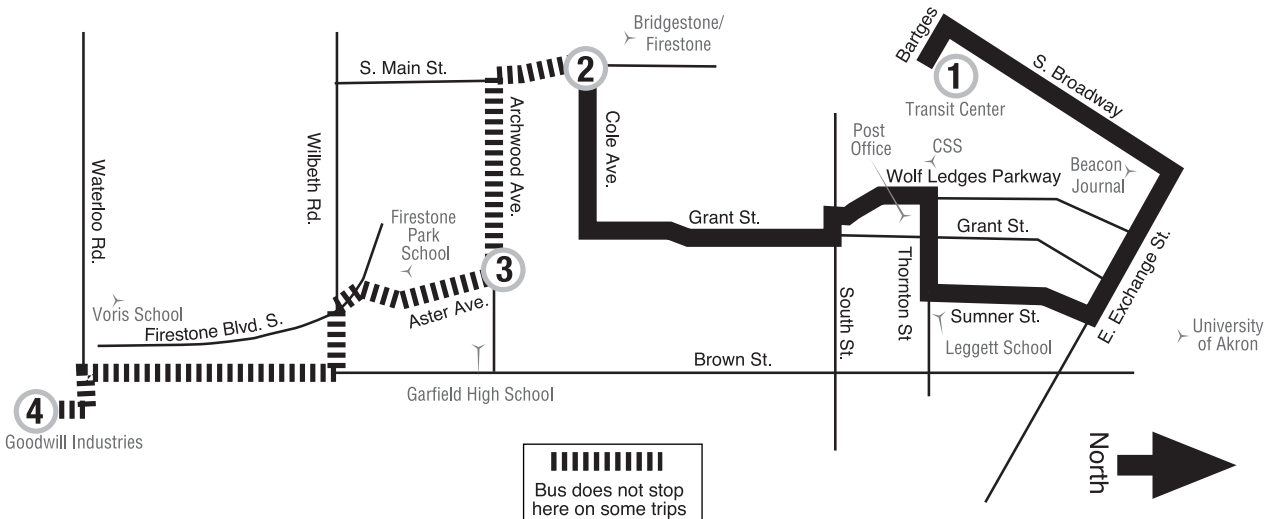

13 Grant / Firestone Park

FROM
Transit Center

FROM
Transit Center

Monday – Friday
(Times shown below are departure times)

	1 Transit Center Eastside	2 Cole & Main	3 Archwood & Aster	4 Goodwill Industries	Bus continues to...
AM	6:15	6:30	6:34	6:43	13 Grant/Firestone Park to Transit Center
	7:00	7:15	7:19	7:28	13 Grant/Firestone Park to Transit Center
	7:20B	7:35	7:39	7:50	13 Grant/Firestone Park to Transit Center
	7:50	8:05	8:09	8:18	13 Grant/Firestone Park to Transit Center
	8:41	8:56	9:00	9:09	13 Grant/Firestone Park to Transit Center
	9:08	9:23	9:27	9:36	13 Grant/Firestone Park
	9:46	10:01	10:05	10:14	13 Grant/Firestone Park to Transit Center
	10:16	10:31	10:34	10:43	13 Grant/Firestone Park to Transit Center
	10:43	10:58	11:01	11:10	13 Grant/Firestone Park to Transit Center
	11:31	11:46	11:49	11:58	13 Grant/Firestone Park to Transit Center
PM	12:04	12:19	12:23	12:32	13 Grant/Firestone Park to Transit Center
	1:06	1:21	1:25	1:34	13 Grant/Firestone Park to Transit Center
	1:28	1:43	1:47	1:56	13 Grant/Firestone Park to Transit Center
	2:20	2:35	2:39	2:48	13 Grant/Firestone Park to Transit Center
	2:51E	3:06	3:10	3:19	13 Grant/Firestone Park to Transit Center
	3:55	4:10	4:14	4:23	13 Grant/Firestone Park to Transit Center
	4:20	4:35	4:39	4:48	13 Grant/Firestone Park to Transit Center
	5:09	5:24	5:28	5:37	13 Grant/Firestone Park to Transit Center
	5:50	6:05	6:09	6:18	13 Grant/Firestone Park
	6:20	6:35	6:39	6:48	13 Grant/Firestone Park to Transit Center
	7:30	7:45	7:49	7:58	13 Grant/Firestone Park to Transit Center
	8:40	8:55	8:59	9:08	13 Grant/Firestone Park to Transit Center
	9:50	10:05	....	....	Ends

Monday – Friday Notes: .... Bus does not stop
B Bus travels straight on Archwood to Brown
E Bus travels on Summer, Cross, Sherman, & Thornton Streets school days only

Saturday
(Times shown below are departure times)

	1 Transit Center Eastside	2 Cole & Main	3 Archwood & Aster	4 Goodwill Industries	Bus continues to...
AM	7:10	7:25	7:29	7:38	13 Grant/Firestone Park to Transit Center
	8:30	8:45	8:49	8:58	13 Grant/Firestone Park to Transit Center
	9:00	9:15	9:19	9:28	13 Grant/Firestone Park to Transit Center
	9:50	10:05	10:09	10:18	13 Grant/Firestone Park to Transit Center
	10:54	11:09	11:13	11:22	13 Grant/Firestone Park to Transit Center
	11:20	11:35	11:39	11:48	13 Grant/Firestone Park to Transit Center
PM	12:00	12:15	12:19	12:28	13 Grant/Firestone Park to Transit Center
	1:20	1:35	1:39	1:48	13 Grant/Firestone Park to Transit Center
	1:54	2:09	2:13	2:22	13 Grant/Firestone Park to Transit Center
	2:39	2:54	2:58	3:07	13 Grant/Firestone Park to Transit Center
	4:01	4:16	4:20	4:29	13 Grant/Firestone Park to Transit Center
	4:29	4:44	4:48	4:57	Ends
	5:40	5:55	5:59	6:08	13 Grant/Firestone Park to Transit Center
	7:15	7:30	7:34	7:43	13 Grant/Firestone Park to Transit Center
	8:30	8:45	8:49	....	Ends
	9:50	10:10	....	....	Ends

Saturday Notes: .... Bus does not stop

Sunday
(Times shown below are departure times)