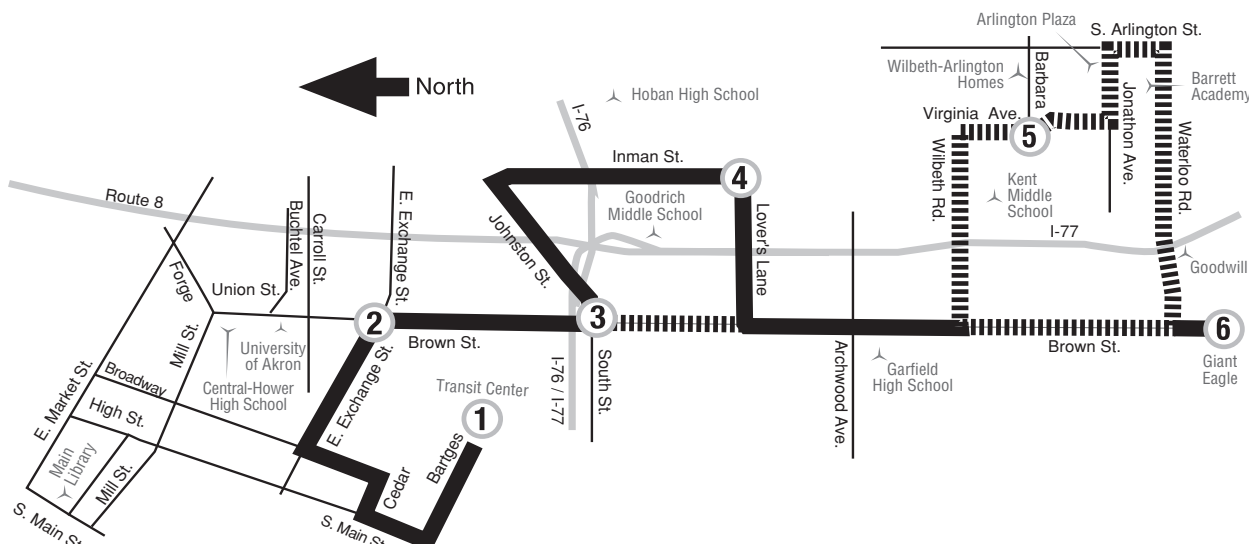

17 Brown / Inman

FROM
Transit Center

FROM
Transit Center

(Times shown below are departure times)
Monday – Friday

	1 Transit Center Eastside	2 Exchange Street & Brown Street	3 Brown Street & South St.	4 Inman & Lovers Lane	5 Virginia & Barbara	6 Giant Eagle	Bus continues to...
AM	6:15	6:23	6:25	6:30	6:37	6:50	17 Brown/Inman to Transit Center
	6:50	6:58	7:00	7:06	7:12	7:22	17 Brown/Inman to Transit Center
	7:20	7:28	7:30	7:36	7:44	7:54	17 Brown/Inman to Transit Center
	7:30C	7:38	.....	.....	7:59	8:09	17 Brown/Inman to Transit Center
	7:45	7:53	7:55	8:01	8:07	8:19	17 Brown/Inman to Transit Center
	8:35	8:43	8:45	8:51	8:57	9:07	17 Brown/Inman to Transit Center
	9:08	9:15	9:17	9:23	9:29	9:39	17 Brown/Inman to Transit Center
	9:58	10:06	10:08	10:14	10:20	10:30	17 Brown/Inman to Transit Center
	10:33	10:41	10:43	10:49	10:55	11:05	17 Brown/Inman to Transit Center
PM	11:23	11:31	11:33	11:39	11:45	11:55	17 Brown/Inman to Transit Center
	11:58	12:06	12:08	12:14	12:20	12:30	17 Brown/Inman to Transit Center
	12:32	12:40	12:42	12:48	12:54	1:04	17 Brown/Inman to Transit Center
	1:13	1:21	1:23	1:29	1:35	1:45	17 Brown/Inman to Transit Center
	1:57	2:05	2:07	2:13	2:19	2:29	17 Brown/Inman to Transit Center
	2:43	2:51	2:53	2:59	3:05	3:15	17 Brown/Inman to Transit Center
	3:05	3:13	3:15	3:21	3:27	3:37	17 Brown/Inman to Transit Center
	3:55L	4:03	4:05	4:11	4:17	4:27	17 Brown/Inman to Transit Center
	4:55	5:03	5:05	5:11	5:17	5:27	17 Brown/Inman to Transit Center
	5:30	5:38	5:40	5:46	5:52	6:02	Ends
	5:50L	5:58	6:00	6:05	6:10	6:20	Ends
	6:20L	6:28	6:30	6:35	6:40	6:50	17 Brown/Inman to Transit Center
	7:30L	7:36	7:38	7:43	7:49	7:59	17 Brown/Inman to Transit Center
	8:40L	8:46	8:48	9:03B	.....	9:13	17 Brown/Inman to Transit Center
	9:50L	9:56	9:58	10:03B	.....	10:13	17 Brown/Inman to Transit Center
	11:00L	11:06	11:08	11:13B	.....	11:23	Ends

Monday – Friday Notes: ..... Bus does not stop
B These trips stay straight on Brown St. to Giant Eagle

(Times shown below are departure times)
Saturday

	1 Transit Center Eastside	2 Exchange Street & Brown Street	3 Brown Street & South St.	4 Inman & Lovers Lane	5 Virginia & Barbara	6 Giant Eagle	Bus continues to...
AM	7:10	7:16	7:18	7:23	7:28	7:38	17 Brown/Inman to Transit Center
	8:30	8:36	8:38	8:43	8:48	8:58	17 Brown/Inman to Transit Center
	9:50	9:58	10:00	10:05	10:10	10:20	17 Brown/Inman to Transit Center
	11:20	11:28	11:30	11:35	11:40	11:50	17 Brown/Inman to Transit Center
PM	12:00	12:08	12:10	12:15	12:20	12:30	17 Brown/Inman to Transit Center
	1:20	1:28	1:30	1:35	1:40	1:50	17 Brown/Inman to Transit Center
	2:42	2:50	2:52	2:57	3:02	3:12	17 Brown/Inman to Transit Center
	4:12	4:20	4:22	4:27	4:32	4:42	17 Brown/Inman to Transit Center
	5:40	5:48	5:50	5:55	6:00	6:10	17 Brown/Inman to Transit Center
	6:20	6:28	6:30	6:35	6:40	6:50	Ends
	7:15	7:23	7:25	7:30	7:35	7:45	17 Brown/Inman to Transit Center
	8:30	8:38	8:40	8:45	8:50	9:00	17 Brown/Inman to Transit Center
	9:50	9:56	9:58	10:03	10:08	10:18	Ends

Saturday Notes: ..... Bus does not stop

(Times shown below are departure times)
Sunday