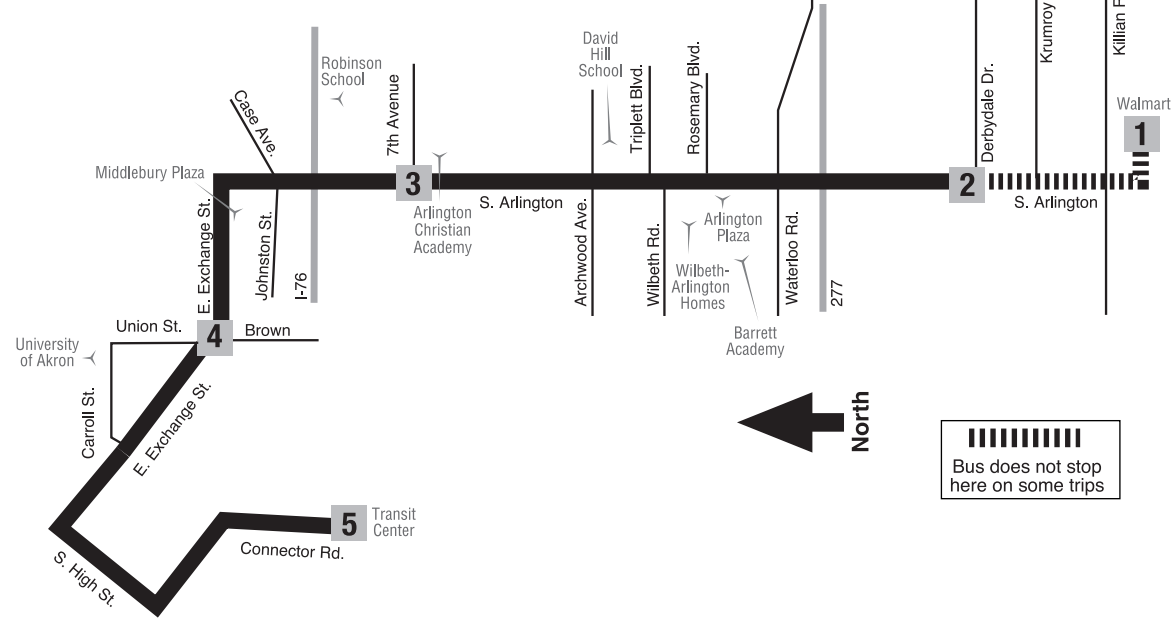

2 Arlington

TO Transit Center

Bus does not stop here on some trips

(Times shown below are departure times)						TO Transit Center
Monday – Friday						
	1 Walmart - Arlington	2 Derbydale & Arlington	3 7th & Arlington	4 E. Exchange & Brown	5 Transit Center	Bus continues to...
AM	5:03	5:13	5:20	5:30	Line-up, then 1 W. Market
	5:40	5:50	6:00	6:15	Line-up, then 1 W. Market
	6:10	6:20	6:30	6:40	1 West Market
	6:20	6:26	6:38	6:48	7:00	Line-up, then 1 West Market
	6:35	6:41	6:55	7:05	7:20	Line-up, then 1 W. Market
	7:05	7:11	7:25	7:35	7:45	1 West Market
	7:20	7:26	7:40	7:50	8:02	1 West Market
	7:50	7:55	8:06	8:18	8:28	1 West Market
	8:10	8:16	8:30	8:40	8:52	1 West Market
	8:25	8:31	8:45	8:55	9:07	Ends
	8:51	8:57	9:11	9:21	9:33	1 West Market
	9:20	9:26	9:40	9:50	10:00	1 West Market
	9:40	9:46	10:00	10:10	10:20	1 West Market
	10:20	10:26	10:40	10:50	11:00	1 West Market
	10:45	10:51	11:05	11:15	11:25	1 West Market
	11:10	11:16	11:30	11:40	11:50	1 West Market
PM	11:40	11:46	12:00	12:10	12:20	1 West Market
	12:15	12:21	12:35	12:45	12:55	1 West Market
	12:40	12:46	1:00	1:10	1:20	1 West Market
	1:10	1:16	1:30	1:40	1:50	1 West Market
	1:45	1:51	2:05	2:15	2:25	1 West Market
	2:10	2:16	2:30	2:40	3:00	1 West Market
	2:40	2:46	3:00	3:10	3:20	1 West Market
	3:00	3:06	3:20	3:30	3:40	1 West Market
	3:15	3:21	3:35	3:45	3:55	1 West Market
	3:30	3:36	3:50	4:00	4:10	1 West Market
	3:57	4:03	4:17	4:27	4:37	1 West Market
	4:20	4:26	4:40	4:50	5:00	1 West Market
	4:45	4:51	5:05	5:15	5:25	1 West Market
	5:05	5:11	5:25	5:35	5:50	1 West Market
	5:34	5:40	5:54	6:04	6:20	Line-up, then 1 W. Market
	5:52	5:58	6:12	6:22	6:37	Ends
	6:48	6:54	7:07	7:15	7:30	Line-up, then 1 W. Market
	7:54	7:58	8:10	8:20	8:40	Line-up, then 1 W. Market
	9:11	9:15	9:27	9:35	9:50	Line-up, then 1 W. Market
AM	10:30	10:34	10:42	10:50	11:00	Line-up, then 1 W. Market
	11:53	11:58	12:08	12:15	12:30	Line-up, then 1 W. Market