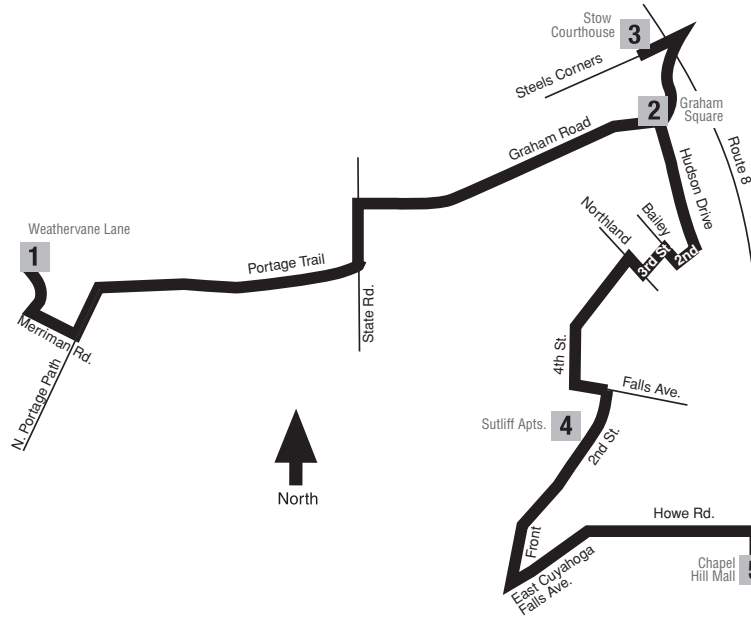

Weatherline
RTA of Summit County
 Time, Temp & Forecast
(330) 869-8686
 METRO RTA of Summit County
 Updated by 1590 WAKR

23 Portage / Graham

**TO Chapel Hill from
 Weathervane Lane**

(Times shown below are departure times)
Monday - Friday

- 1** Weathervane Lane
- 2** Hudson & Graham
- 3** Stow Courthouse
- 4** Sutliff Apartments
- 5** Chapel Hill Mall

**TO Chapel Hill from
 Weathervane Lane**

	1	2	3	4	5	Bus continues to...
AM	7:10	7:25	7:33	7:50	8:05	23 Portage/Graham
	8:10	8:25	8:33	8:50	9:05	23 Portage/Graham
	8:32	8:47	8:55	9:12	9:27	23 Portage/Graham
PM	9:15	9:30	9:38	9:55	10:10	23 Portage/Graham
	11:12	11:27	11:35	11:55	12:10	23 Portage/Graham
	12:10	12:25	12:33	12:53	1:08	23 Portage/Graham
	1:24	1:39	1:47	2:07	2:22	23 Portage/Graham
	2:17	2:32	2:40	3:00	3:15	23 Portage/Graham
	4:45	5:00	5:08	5:28	5:43	Ends

**TO
 Chapel Hill**