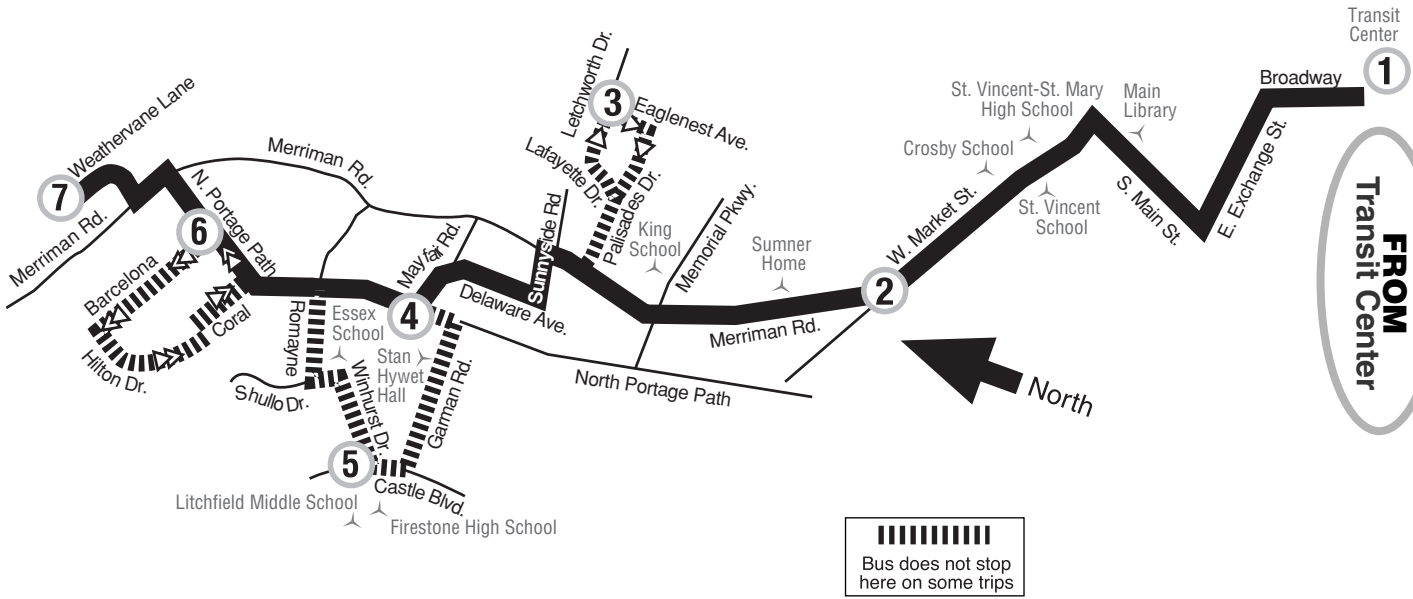

# 28 Merriman Valley

**FROM**  
Transit Center

(Times shown below are departure times)  
**Monday – Friday**

	1 Transit Center Westside	2 W. Market & Merriman Rd.	3 Leichworth & Eaglenest	4 Mayfair & Portage Path	5 Castle & Wimhurst	6 Portage Path & Barcelona	7 Weatherwane Lane	Bus continues to...
AM	6:15	6:27	....	6:33	....	6:38	6:41	28 Merriman Valley to Transit Center
	7:20	7:35	....	7:42	7:46	7:51	7:56	23 Portage/Graham
	7:45	8:00	....	8:07	8:12	8:17	8:22	23 Portage/Graham
	9:04	9:19	....	9:25	9:30	9:35	9:40	28 Merriman Valley to Transit Center
	10:29	10:44	....	10:50	....	10:55	11:00	23 Portage/Graham
	11:27	11:42	....	11:48	....	11:53	11:58	28 Merriman Valley to Transit Center
PM	<b>12:13</b>	<b>12:28</b>	....	<b>12:34</b>	<b>12:39</b>	<b>12:44</b>	<b>12:49</b>	28 Merriman Valley to Transit Center
	<b>1:37</b>	<b>1:52</b>	....	<b>1:58</b>	....	<b>2:03</b>	<b>2:08</b>	23 Portage/Graham
	<b>3:13</b>	<b>3:28</b>	....	<b>3:35</b>	<b>3:39</b>	<b>3:44B</b>	<b>3:48</b>	28 Merriman Valley to Transit Center
	<b>3:55</b>	<b>4:10</b>	<b>4:18</b>	<b>4:23</b>	<b>4:26</b>	<b>4:31B</b>	<b>4:36</b>	23 Portage/Graham
	<b>4:37</b>	<b>4:52</b>	<b>4:58</b>	<b>5:03</b>	....	<b>5:08B</b>	<b>5:13</b>	28 Merriman Valley to Transit Center
	<b>5:08</b>	<b>5:23</b>	<b>5:29</b>	<b>5:34</b>	....	<b>5:39B</b>	<b>5:44</b>	Ends
	<b>5:50</b>	<b>6:05</b>	<b>6:12</b>	<b>6:17</b>	....	<b>6:22</b>	<b>6:27</b>	Ends

### WEEKDAY SERVICE ONLY

Effective: January 17, 2010

With Service To:

- St. Vincent - St. Mary School
  - Stan Hywet Hall
  - Weatherwane Lane
- With Limited Service To:
- Litchfield Middle School
  - Firestone High School

All Metro Buses are  
wheelchair accessible

# METRO

Regional Transit Authority  
416 Kenmore Blvd.  
Akron, Ohio 44301  
www.akronmetro.org

**SERVING SUMMIT COUNTY**

For information call

Monday through Friday (8:00 am – 5:30 pm)  
Saturday and Sunday (9:00 am – 3:00 pm)