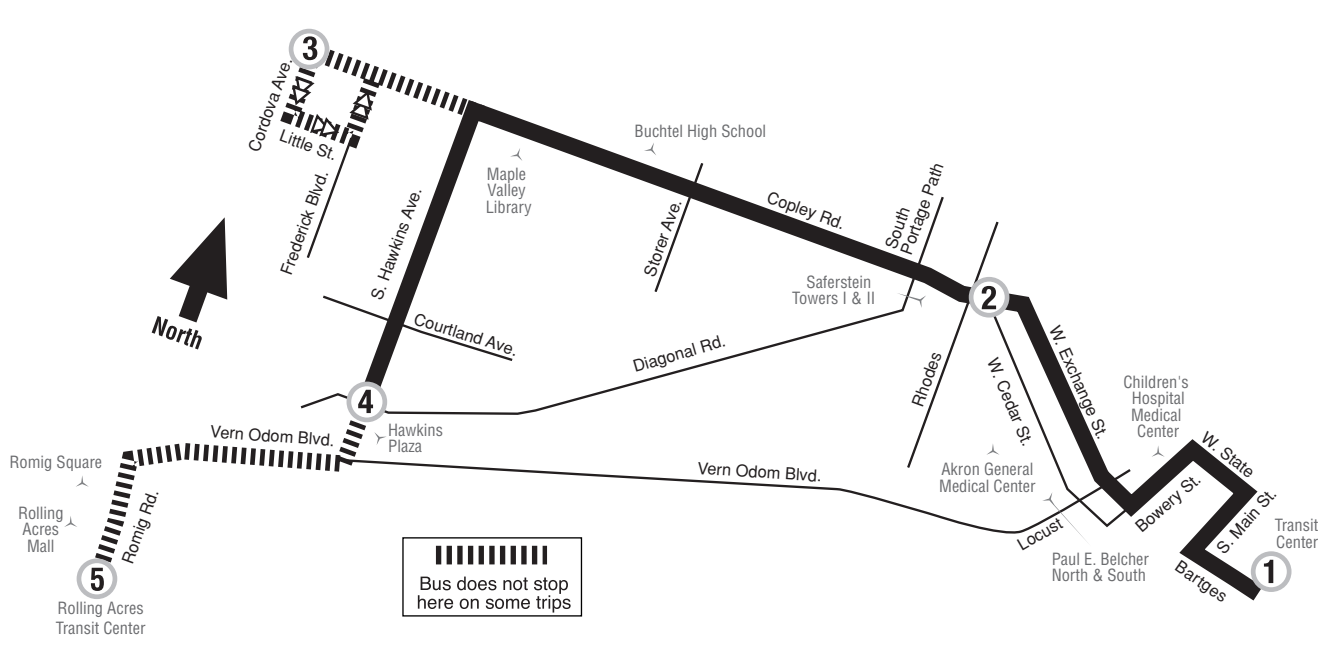

3 Copley Road/Hawkins

FROM
Transit Center

Bus does not stop here on some trips

FROM
Transit Center

(Times shown below are departure times)
Monday – Friday

	1 Transit Center Eastside	2 Copley & Cedar	3 Copley & Cordova	4 S. Hawkins & Diagonal	5 Rolling Acres Transit Center	Bus continues to...
AM	6:15	6:27	6:35	6:40C	....	3 Copley Rd./Hawkins
	6:47	6:55	7:03	7:08C	....	Ends
	7:00	7:15	7:23	7:28	7:35	3 Copley Rd./Hawkins
	7:20	7:28	....	7:50C	....	Ends
	7:20	7:35	7:43	7:48	7:55	3 Copley Rd./Hawkins
	7:38	7:53	8:01	8:06	8:13	3 Copley Rd./Hawkins
	7:57	8:12	8:20	8:25	8:32	3 Copley Rd./Hawkins
	8:35	8:50	8:58	9:03	9:10	3 Copley Rd./Hawkins
	9:07	9:22	9:30	9:35	9:42	3 Copley Rd./Hawkins
	9:28	9:43	9:51	9:56	10:03	3 Copley Rd./Hawkins
PM	10:07	10:22	10:30	10:35	10:42	3 Copley Rd./Hawkins
	10:32	10:47	10:55	11:00	11:07	3 Copley Rd./Hawkins
	10:53	11:08	11:16	11:21	11:28	3 Copley Rd./Hawkins
	11:17	11:32	11:40	11:45	11:52	3 Copley Rd./Hawkins
	11:57	12:12	12:20	12:25	12:32	3 Copley Rd./Hawkins
	12:23	12:38	12:46	12:51	12:58	3 Copley Rd./Hawkins
	12:57	1:12	1:20	1:25	1:32	3 Copley Rd./Hawkins
	1:22	1:37	1:45	1:50	1:57	3 Copley Rd./Hawkins
	2:07	2:22	2:30	2:35	2:42	3 Copley Rd./Hawkins
	2:37	2:52	3:00	3:05	3:12	Ends
	3:08	3:22	3:30	3:35	3:41	3 Copley Rd./Hawkins
	3:55	4:03	4:13	4:18	4:25	3 Copley Rd./Hawkins
	4:20	4:33	4:41	4:46	4:53	Ends
	4:38	4:53	5:01	5:06	5:13	3 Copley Rd./Hawkins
	5:03	5:18	5:26	5:31	5:38	Ends
	5:50	6:05	6:13	6:18	6:25	3 Copley Rd./Hawkins
	6:20	6:35	6:43	6:48	6:55	Ends
	7:30	7:42	....	7:51	7:57	3 Copley Rd./Hawkins
8:40	8:52	....	9:01	9:07	3 Copley Rd./Hawkins	
9:50	10:02	....	10:11	10:17	3 Copley Rd./Hawkins	
11:00	11:12	....	11:21	11:27	Ends	

Monday – Friday Notes: .... Bus does not stop C Bus goes to Hawkins & Diagonal only (Does not go to Rolling Acres transit center)

(Times shown below are departure times)
Saturday

	1 Transit Center Eastside	2 Copley & Cedar	3 Copley & Cordova	4 S. Hawkins & Diagonal	5 Rolling Acres Transit Center	Bus continues to...
AM	6:00	6:12	6:20	6:26C	....	3 Copley Rd./Hawkins
	7:10	7:22	7:30	7:36	7:43	3 Copley Rd./Hawkins
	8:30	8:42	8:50	8:56	9:03	3 Copley Rd./Hawkins
	9:00	9:12	9:20	9:26	9:33	3 Copley Rd./Hawkins
	9:50	10:02	10:10	10:16	10:23	3 Copley Rd./Hawkins
	10:27	10:39	10:47	10:53	11:00	3 Copley Rd./Hawkins
	11:20	11:32	11:40	11:46	11:53	3 Copley Rd./Hawkins
	12:00	12:12	12:20	12:26	12:33	3 Copley Rd./Hawkins
	12:47	12:59	1:07	1:13	1:20	3 Copley Rd./Hawkins
	1:20	1:32	1:40	1:46	1:53	3 Copley Rd./Hawkins
PM	1:45	1:57	2:05	2:11	2:18	3 Copley Rd./Hawkins
	2:09	2:21	2:29	2:35	2:42	3 Copley Rd./Hawkins
	2:47	2:59	3:07	3:13	3:20	3 Copley Rd./Hawkins
	3:09	3:21	3:29	3:35	3:42	3 Copley Rd./Hawkins
	3:26	3:38	3:46	3:52	3:59	3 Copley Rd./Hawkins
	4:07	4:19	4:27	4:33	4:40	3 Copley Rd./Hawkins
	4:34	4:46	4:54	5:00	5:07	3 Copley Rd./Hawkins
	5:40	5:52	6:00	6:06	6:13	3 Copley Rd./Hawkins
	6:20	6:32	6:40	6:46	6:53	Ends
	7:15	7:27	7:35	7:41	7:48	3 Copley Rd./Hawkins
8:30	8:42	8:50	8:56	9:03	3 Copley Rd./Hawkins	
9:50	10:02	10:10	10:16	10:23	Ends