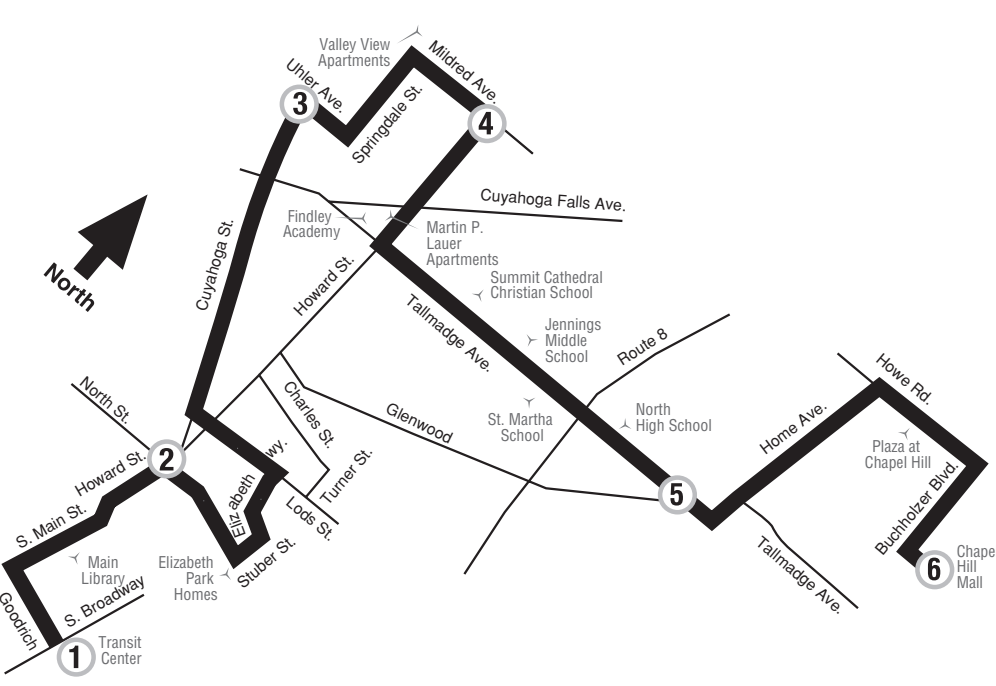

# 34 Cascade Village / Uhler

**FROM**  
Transit Center

**FROM**  
Transit Center

(Times shown below are departure times)  
**Monday – Friday**

	1 Transit Center West Side	2 Howard & North	3 Cuyahoga & Uhler	4 Howard & Mildred	5 Glenwood & Tallmadge	6 Chapel Hill Mall	Bus continues to...
AM	6:15	6:25	6:31	6:35	6:42	6:54	34 Cascade Village/Uhler to Transit Center
	6:50	7:00	7:06	7:10	7:17	7:29	34 Cascade Village/Uhler to Transit Center
	7:20	7:32	7:38	7:42	7:49	8:01	34 Cascade Village/Uhler to Transit Center
	7:50	8:02	8:06	8:10	8:17	8:29	34 Cascade Village/Uhler to Transit Center
	8:30	8:42	8:48	8:52	8:59	9:11	34 Cascade Village/Uhler to Transit Center
	9:10	9:22	9:28	9:32	9:39	9:51	34 Cascade Village/Uhler to Transit Center
	9:41	9:53	9:59	10:03	10:10	10:22	34 Cascade Village/Uhler to Transit Center
	10:12	10:24	10:30	10:34	10:41	10:53	34 Cascade Village/Uhler to Transit Center
	10:40	10:52	10:58	11:02	11:09	11:21	34 Cascade Village/Uhler to Transit Center
PM	11:20	11:32	11:38	11:46	11:53	<b>12:05</b>	34 Cascade Village/Uhler to Transit Center
	<b>12:00</b>	<b>12:12</b>	<b>12:18</b>	<b>12:22</b>	<b>12:29</b>	<b>12:41</b>	34 Cascade Village/Uhler to Transit Center
	<b>12:35</b>	<b>12:47</b>	<b>12:53</b>	<b>12:57</b>	<b>1:04</b>	<b>1:16</b>	34 Cascade Village/Uhler to Transit Center
	<b>1:04</b>	<b>1:16</b>	<b>1:22</b>	<b>1:26</b>	<b>1:33</b>	<b>1:45</b>	34 Cascade Village/Uhler to Transit Center
	<b>1:33</b>	<b>1:45</b>	<b>1:51</b>	<b>1:55</b>	<b>2:02</b>	<b>2:14</b>	34 Cascade Village/Uhler to Transit Center
	<b>2:11</b>	<b>2:23</b>	<b>2:29</b>	<b>2:33</b>	<b>2:40</b>	<b>2:52</b>	34 Cascade Village/Uhler to Transit Center
	<b>2:55</b>	<b>3:07</b>	<b>3:13</b>	<b>3:17</b>	<b>3:24</b>	<b>3:36</b>	34 Cascade Village/Uhler to Transit Center
	<b>3:30</b>	<b>3:42</b>	<b>3:48</b>	<b>3:52</b>	<b>3:59</b>	<b>4:11</b>	34 Cascade Village/Uhler to Transit Center
	<b>3:55</b>	<b>4:07</b>	<b>4:13</b>	<b>4:17</b>	<b>4:24</b>	<b>4:36</b>	34 Cascade Village/Uhler to Transit Center
	<b>4:20</b>	<b>4:32</b>	<b>4:38</b>	<b>4:42</b>	<b>4:49</b>	<b>5:01</b>	34 Cascade Village/Uhler to Transit Center
	<b>5:03</b>	<b>5:15</b>	<b>5:21</b>	<b>5:25</b>	<b>5:32</b>	<b>5:44</b>	Ends
	<b>5:50</b>	<b>6:02</b>	<b>6:08</b>	<b>6:12</b>	<b>6:19</b>	<b>6:31</b>	34 Cascade Village/Uhler to Transit Center
	<b>6:20</b>	<b>6:30</b>	<b>6:36</b>	<b>6:39</b>	<b>6:46</b>	<b>6:48</b>	34 Cascade Village/Uhler to Transit Center
	<b>7:30</b>	<b>7:40</b>	<b>7:45</b>	<b>7:48</b>	<b>7:55</b>	<b>8:05</b>	34 Cascade Village/Uhler to Transit Center
	<b>8:40</b>	.....	<b>8:55</b>	<b>8:58</b>	<b>9:05</b>	<b>9:15</b>	Ends