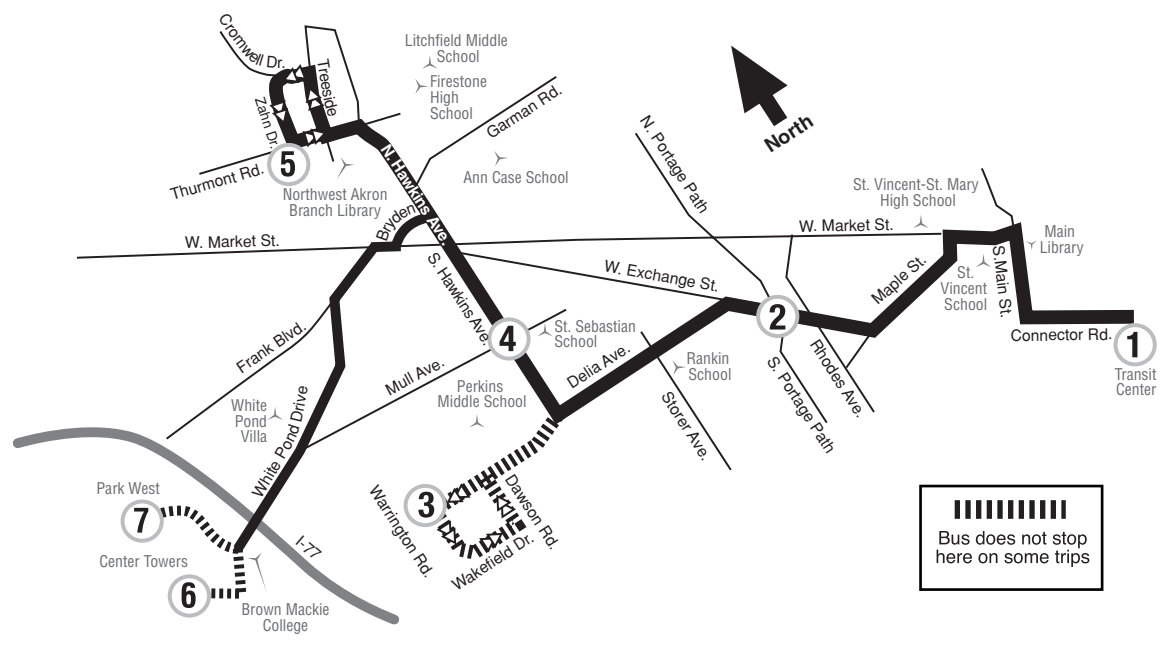

4 Delia / White Pond

FROM
Transit Center

Bus does not stop here on some trips

FROM
Transit Center

Monday – Friday
(Times shown below are departure times)

	1 Transit Center Westside	2 West Exchange & S. Portage Path	3 Delia & Warrington	4 Mull & S. Hawkins	5 Zahn & Thurmont	6 Center Towers	7 Park West	Bus continues to...
AM	6:15	6:27	6:31	6:37	6:42X	....	....	To Summit Mall then 101 Richfield/Bath
	7:00	7:09	....	7:20J	....	....	....	Ends
	7:20	7:33	7:37	7:42	7:47	....	8:02	4 Delia/White Pond
	7:50	8:05	8:12	8:15	8:21	....	8:35	4 Delia/White Pond
	8:22	8:37	8:44	8:47	8:53	....	9:07	4 Delia/White Pond
	8:53	9:08	9:15	9:18	9:24	9:39	9:44	4 Delia/White Pond
	9:48	10:03	10:10	10:13	10:20	10:35	10:41	4 Delia/White Pond
	10:28	10:43	10:50	10:53	11:00	11:15	11:21	4 Delia/White Pond
PM	10:55	11:10	11:17	11:20	11:27	....	11:42	4 Delia/White Pond
	11:38	11:53	12:00	12:03	12:10	12:23	12:28	4 Delia/White Pond
	12:43	12:58	1:05	1:08	1:15	1:28	1:33	4 Delia/White Pond
	1:43	1:58	2:05	2:08	2:15	2:28	2:33	4 Delia/White Pond
	2:18	2:33	2:40	2:43	2:50	3:03	3:08	4 Delia/White Pond
	3:18	3:33	3:40	3:43	3:50	4:03	4:08	4 Delia/White Pond
	3:55	4:10	4:17	4:20	4:27	....	4:42	4 Delia/White Pond
	4:33	4:48	4:55	4:58	5:05	....	5:20	4 Delia/White Pond
	4:58	5:13	5:20	5:23	5:30	....	5:43	Ends
	5:50	6:05	6:12	6:15	6:22	....	6:36	4 Delia/White Pond
	6:20	6:35	6:42	6:45	6:55	....	....	Ends

Monday – Friday Notes: .... Bus does not stop
X This trip ends at Zahn & Thurmont. It does not go to Park West.
J This trip ends at Firestone High School

Saturday
(Times shown below are departure times)

	1 Transit Center West Side	2 West Exchange & S. Portage Path	3 Delia & Warrington	4 Mull & S. Hawkins	5 Zahn & Thurmont	7 Park West	Bus continues to...
AM	7:10	7:25	7:33	7:36	7:43	7:58	4 Delia/White Pond
	9:00	9:15	9:23	9:26	9:35	9:48	4 Delia/White Pond
	12:00	12:15	12:23	12:26	12:35	12:48	4 Delia/White Pond
PM	2:05	2:20	2:28	2:31	2:40	2:53	4 Delia/White Pond
	2:47	3:02	3:10	3:13	3:22	3:35	4 Delia/White Pond
	4:03	4:18	4:26	4:29	4:38	4:51	4 Delia/White Pond
	4:38	4:53	5:01	5:04	5:12	....	Ends
	5:40	5:53	6:01	6:04	6:14	....	Ends

Saturday Notes:

Sunday
(Times shown below are departure times)

	1 Transit Center West Side	2 West Exchange & S. Portage Path	3 Delia & Warrington	4 Mull & S. Hawkins	5 Zahn & Thurmont	7 Park West	Bus continues to...
AM	9:50	10:05	10:13	10:16	10:23	10:36	4 Delia/White Pond
	12:00	12:15	12:23	12:26	12:34	12:47	4 Delia/White Pond
PM	2:03	2:18	2:26	2:29	2:37	2:50	4 Delia/White Pond
	4:00	4:15	4:23	4:26	4:33	4:46	4 Delia/White Pond
	5:40	5:53	6:01	6:04	6:12	6:25	4 Delia/White Pond
	7:15	7:28	7:36	....	7:45	....	Ends

Sunday Notes:

4 Delia / White Pond

Effective: January 17, 2010

With Service To:

- Park West
- Brown Mackie College
- St. Vincent – St. Mary High School
- Firestone High School
- Perkins Middle School
- With Limited Service To:
- Center Tower Apartments

All Metro Buses are wheelchair accessible

Regional Transit Authority
416 Kenmore Blvd.
Akron, Ohio 44301
www.akronmetro.org

SERVING SUMMIT COUNTY