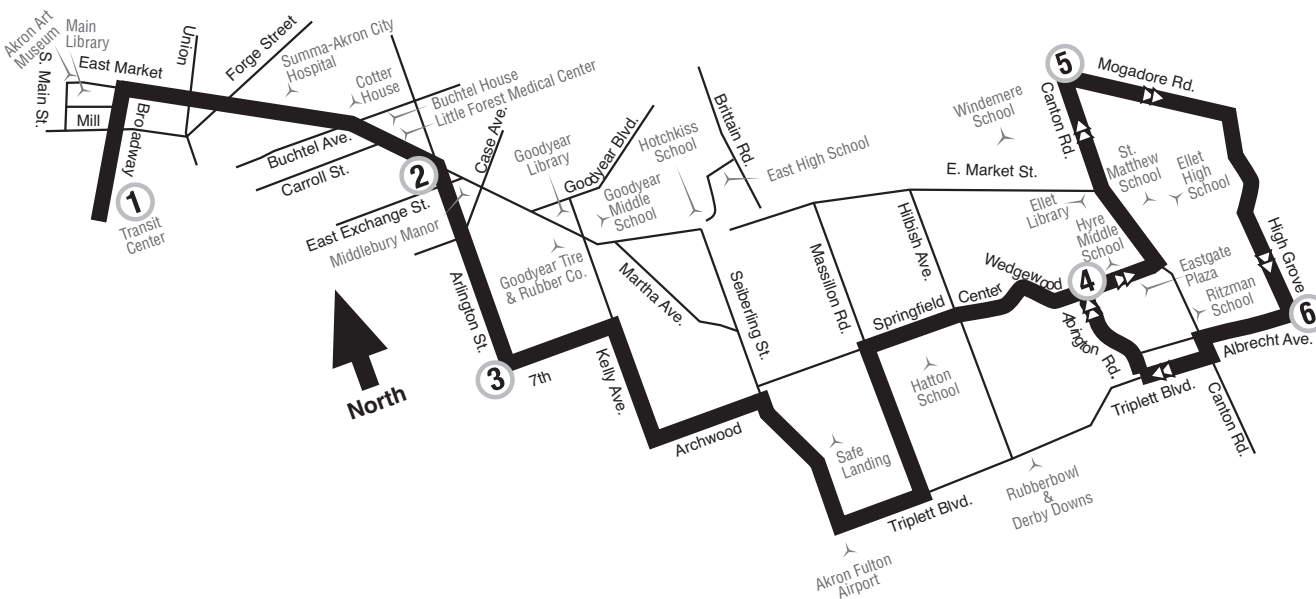

5 Joy Park / Ellet

FROM
Transit Center

FROM
Transit Center

(Times shown below are departure times)
Monday – Friday

- 1 Transit Center Westside
- 2 E. Market & Arlington
- 3 7th & Arlington
- 4 Wedgewood & Canton
- 5 Canton & Mogadore Rd.
- 6 Albrecht & High Grove

Bus continues to...

	1	2	3	4	5	6	Bus continues to...
AM	7:00	7:12	7:17	7:32	7:36	7:39	5 Joy Park/Ellet to Transit Center
	7:20	7:32	7:37	7:52	7:58	8:02	5 Joy Park/Ellet to Transit Center
	8:27	8:39	8:44	8:59	9:05	9:09	5 Joy Park/Ellet to Transit Center
	8:51	9:03	9:08	9:23	9:29	9:33	5 Joy Park/Ellet to Transit Center
	9:58	10:10	10:15	10:30	10:36	10:40	5 Joy Park/Ellet to Transit Center
	10:19	10:31	10:36	10:51	10:57	11:01	5 Joy Park/Ellet to Transit Center
PM	11:29	11:41	11:46	12:01	12:07	12:11	5 Joy Park/Ellet to Transit Center
	1:00	1:12	1:17	1:32	1:38	1:42	5 Joy Park/Ellet to Transit Center
	2:28	2:40	2:45	3:00	3:06	3:10	5 Joy Park/Ellet to Transit Center
	3:55	4:10	4:15	4:30	4:36	4:40	5 Joy Park/Ellet to Transit Center
	4:30	4:45	4:50	5:05	5:11	5:15	Ends
	5:33	5:45	6:00	6:15	6:21	6:25	Ends
	6:20	6:32	6:37	6:52	6:58	7:02	Ends

(Times shown below are departure times)
Saturday

- 1 Transit Center Westside
- 2 E. Market & Arlington
- 3 7th & Arlington
- 4 Wedgewood & Canton
- 5 Canton & Mogadore Rd.
- 6 Albrecht & High Grove

Bus continues to...

5 Joy Park / Ellet

Monday through Saturday Only

Effective: January 17, 2010

With Service To:

- Summa–City Hospital
- Eastgate Plaza
- Akron Art Museum
- Joy Park

All Metro Buses are wheelchair accessible

METRO