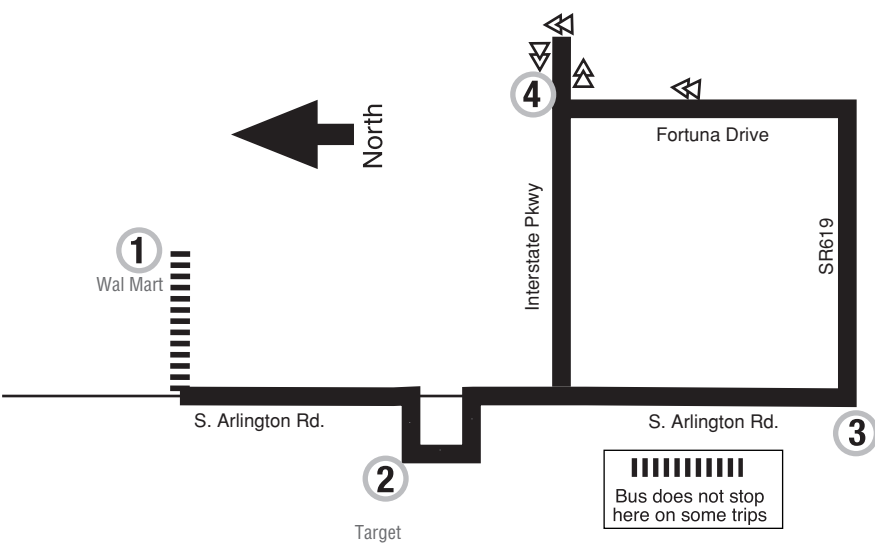

56 Arlington Circulator

Monday – Friday
(Times shown below are departure times)
Wal Mart Arlington

	1 Wal Mart Arlington	2 Target Arlington	3 619 & Arlington	4 Interstate and Fortuna	5 Wal Mart Arlington	Bus continues to...
AM	6:05	6:07	6:10	6:13	6:20	56 Arlington Circulator
	....	6:22	6:25	6:28	6:35	56 Arlington Circulator
	6:30	6:32	6:35	6:38	6:45	56 Arlington Circulator
	6:52	6:54	6:57	7:00	7:05	56 Arlington Circulator
	....	7:07	7:10	7:13	7:20	56 Arlington Circulator
	7:15	7:18	7:22	7:25	7:32	56 Arlington Circulator
	7:40	7:43	7:47	7:50	7:57	56 Arlington Circulator
PM	8:05	8:08	8:12	8:15	8:22	56 Arlington Circulator
	8:32	8:35	8:39	8:42	8:50	56 Arlington Circulator
	9:10	9:13	9:17	9:20	9:28	56 Arlington Circulator
	9:33	9:36	9:40	9:43	9:51	56 Arlington Circulator
	10:06	10:09	10:13	10:16	10:24	56 Arlington Circulator
	10:34	10:37	10:41	10:45	10:53	56 Arlington Circulator
	11:05	11:08	11:12	11:15	11:23	56 Arlington Circulator
	11:35	11:38	11:42	11:45	11:53	56 Arlington Circulator
	...	11:55	11:59	12:02	12:10	56 Arlington Circulator
	12:05	12:08	12:12	12:15	12:23	56 Arlington Circulator
	12:20	12:23	12:27	12:30	12:38	56 Arlington Circulator
	12:30	12:33	12:37	12:40	12:48	56 Arlington Circulator
	12:48	12:51	12:54	12:57	1:05	56 Arlington Circulator
	1:05	1:08	1:12	1:15	1:20	Ends
	1:22	1:25	1:29	1:32	1:40	56 Arlington Circulator
AM	1:47	1:50	1:54	1:57	2:05	56 Arlington Circulator
	2:17	2:20	2:24	2:27	2:35	556 Arlington Circulator
	2:42	2:45	2:49	2:52	3:00	56 Arlington Circulator
	3:07	3:10	3:14	3:17	3:25	56 Arlington Circulator
	3:34	3:37	3:41	3:44	3:52	56 Arlington Circulator
	4:06	4:09	4:13	4:16	4:24	56 Arlington Circulator
	4:42	4:45	4:49	4:52	5:00	Ends
	5:01	5:04	5:08	5:11	5:19	56 Arlington Circulator
	5:30	5:33	5:37	5:40	5:47	2 Arlington
	5:38	5:41	5:45	5:48	5:56	Ends
	5:58	6:01	6:04	6:07	6:15	Ends
	6:16	6:19	6:23	6:26	6:33	56 Arlington Circulator
	6:38	6:40	6:43	6:46	6:53	56 Arlington Circulator
	7:00	7:02	7:05	7:08	7:15	Ends
	...	7:41	7:44	7:47	7:54	56 Arlington Circulator
	8:11	8:13	8:16	8:19	8:26	Ends
	...	8:58	9:01	9:04	9:11	2 Arlington
	9:20	9:22	9:25	9:28	9:35	56 Arlington Circulator
	9:40	9:42	9:45	9:48	9:55	56 Arlington Circulator
	10:00	10:02	10:05	10:08	10:15	Ends
	11:38	11:40	11:43	11:46	11:53	2 Arlington

Monday – Friday Notes: .... Bus does not stop

SEE OTHER SIDE FOR SATURDAY AND SUNDAY SCHEDULES

56 Arlington Circulator

Effective: January 17, 2010

With Service To:

- Walmart Arlington
- Target Lot Arlington
- Interstate Parkway
- Interstate 18 Theater

All Metro Buses are wheelchair accessible

Regional Transit Authority
416 Kenmore Blvd.
Akron, Ohio 44301
www.akronmetro.org

SERVING SUMMIT COUNTY

For information call

Monday through Friday (8:00 am – 5:30 pm)
Saturday and Sunday (9:00 am – 3:00 pm)

Akron & Southern Summit County

330-762-0341

Cleveland and Northern Summit County

1-800-227-9905

Ohio Relay Service TTY:

7-1-1 or (800) 750-0750