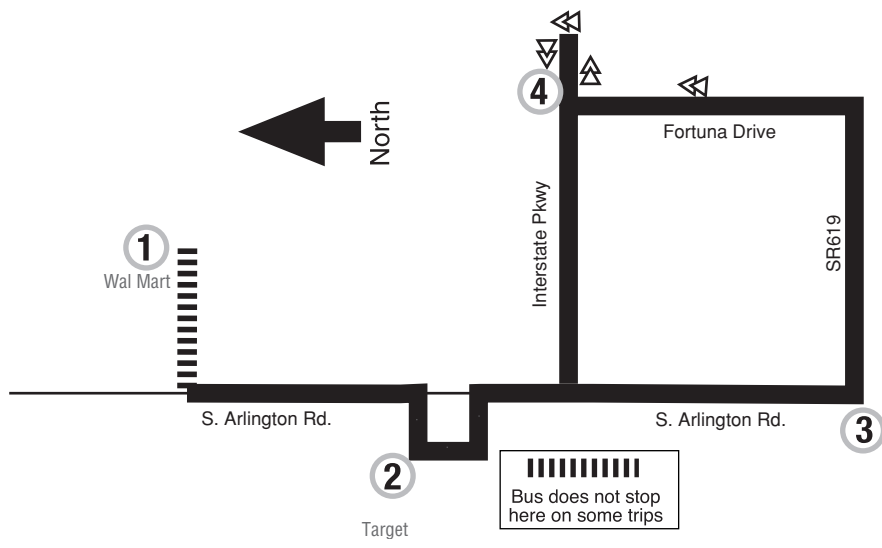

56 Arlington Circulator

(Times shown below are departure times)
Saturday

	1 Wal Mart Arlington	2 Target Arlington	3 619 & Arlington	4 Interstate and Fortuna	5 Wal Mart Arlington	Bus continues to...
AM	7:32	7:35	7:38	7:45	56 Arlington Circulator
	7:52	7:54	7:57	8:00	8:07	56 Arlington Circulator
	8:03	8:06	8:09	8:16	2 Arlington
	8:20	8:23	8:26	8:29	8:36	56 Arlington Circulator
	8:50	8:53	8:56	8:59	9:06	56 Arlington Circulator
	9:15	9:18	9:21	9:24	9:31	56 Arlington Circulator
	9:45	9:48	9:52	9:55	10:02	56 Arlington Circulator
	10:18	10:21	10:25	10:28	10:35	56 Arlington Circulator
	10:40	10:43	10:47	10:50	10:57	56 Arlington Circulator
	11:07	11:10	11:14	11:17	11:24	56 Arlington Circulator
PM	11:45	11:48	11:52	11:55	12:02	56 Arlington Circulator
	12:12	12:15	12:19	12:22	12:29	56 Arlington Circulator
	12:35	12:38	12:42	12:45	12:52	56 Arlington Circulator
	12:58	1:01	1:05	1:08	1:15	56 Arlington Circulator
	1:25	1:28	1:32	1:35	1:42	56 Arlington Circulator
	1:52	1:55	1:59	2:02	2:09	56 Arlington Circulator
	2:18	2:21	2:25	2:28	2:35	56 Arlington Circulator
	2:40	2:43	2:47	3:00	3:07	Ends
	3:21	3:25	3:28	3:35	56 Arlington Circulator
	3:53	3:56	4:00	4:03	4:10	56 Arlington Circulator
	4:15	4:18	4:22	4:25	4:32	56 Arlington Circulator
	4:35	4:38	4:42	4:45	4:52	56 Arlington Circulator
	5:10	5:13	5:16	5:19	5:26	56 Arlington Circulator
	5:35	5:37	5:40	5:43	5:50	56 Arlington Circulator
	6:05	6:07	6:10	6:13	6:20	56 Arlington Circulator
	6:22	6:24	6:27	6:30	6:37	Ends
	7:09	7:11	7:14	7:17	7:24	56 Arlington Circulator
	7:35	7:37	7:40	7:43	7:50	56 Arlington Circulator
8:10	8:12	8:15	8:18	8:25	56 Arlington Circulator	
8:55	8:57	9:00	9:03	9:10	56 Arlington Circulator	
9:15	9:17	9:20	9:23	Ends	
10:30	10:32	10:35	10:38	Ends	