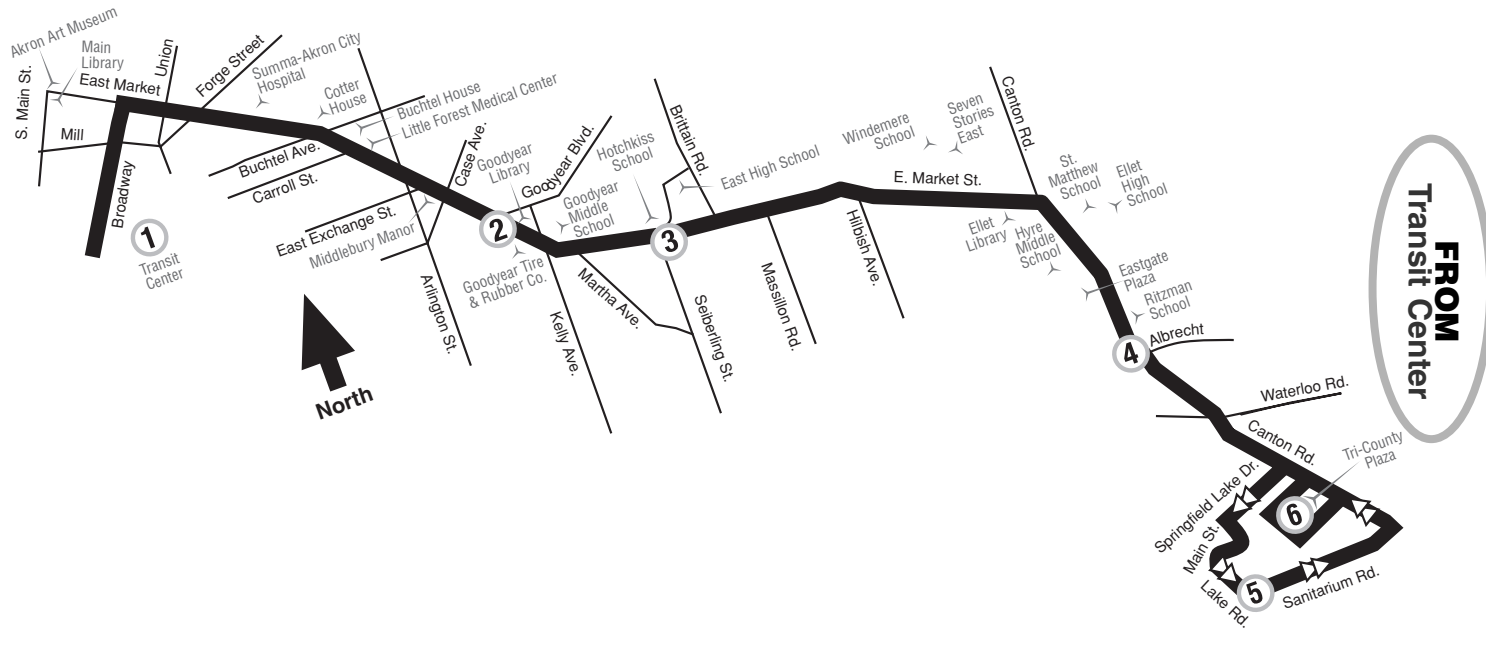

6 East Market / Lakemore

FROM
Transit Center

FROM
Transit Center

(Times shown below are departure times)
Monday – Friday

	1 Transit Center Westside	2 Goodyear & E. Market	3 E. Market & Seiberling	4 Canton & Albrecht	5 Sanitarium Rd. & Lake Rd.	6 Tri-County Plaza	Bus continues to...
AM	5:30	5:40	5:42	5:47	5:52	6:08	6 E. Market/Lakemore
	6:15	6:25	6:27	6:32	6:37	7:00	6 E. Market/Lakemore
	6:40	6:52	6:54	6:59	7:04	7:20	6 E. Market/Lakemore
	7:20	7:32	7:34	7:39	7:44	7:28	6 E. Market/Lakemore
	7:40	7:55	7:57	8:02	8:07	8:30	6 E. Market/Lakemore
	8:23	8:38	8:40	8:45	8:50	9:10	6 E. Market/Lakemore
	8:46	8:58	9:00	9:05	9:10	9:30	6 E. Market/Lakemore
	9:08	9:20	9:22	9:27	9:32	9:55	6 E. Market/Lakemore
	10:00	10:12	10:14	10:19	10:24	10:40	6 E. Market/Lakemore
	10:33	10:45	10:47	10:52	10:57	11:20	6 E. Market/Lakemore
PM	11:33	11:45	11:47	11:52	11:57	12:20	6 E. Market/Lakemore
	11:58	12:10	12:12	12:17	12:22	12:45	6 E. Market/Lakemore
	12:48	1:00	1:02	1:07	1:12	1:30	6 E. Market/Lakemore
	1:23	1:35	1:37	1:42	1:47	2:00	6 E. Market/Lakemore
	1:46	1:58	2:00	2:05	2:10	2:28	6 E. Market/Lakemore
	2:23	2:35	2:37	2:42	2:47	3:14	6 E. Market/Lakemore
	2:48	3:03	3:05	3:10	3:15	3:35	6 E. Market/Lakemore
	3:34	3:49	3:51	3:56	4:01	4:25	6 E. Market/Lakemore
	3:55	4:10	4:12	4:17	4:22	4:28	6 E. Market/Lakemore
	4:29	4:41	4:43	4:48	4:53	5:10	6 E. Market/Lakemore
	5:18	5:30	5:32	5:37	5:42	5:48	Ends
	5:50	6:02	6:04	6:09	6:14	6:43	6 E. Market/Lakemore
	6:20	6:32	6:34	6:39	6:44	6:50	Ends
	7:30	7:42	7:44	7:49	7:54	8:07	6 E. Market/Lakemore
	8:40	8:52	8:54	8:59	9:04	9:18	6 E. Market/Lakemore
9:50	10:02	10:04	10:09	10:14	10:29	6 E. Market/Lakemore	
11:00	11:12	11:14	11:19	11:24	11:30	Ends	

Monday – Friday Notes:

(Times shown below are departure times)
Saturday

	1 Transit Center Westside	2 Goodyear & E. Market	3 E. Market & Seiberling	4 Canton & Albrecht	5 Sanitarium Rd. & Lake Rd.	6 Tri-County Plaza	Bus continues to...
AM	6:00	6:15	6:17	6:24	....	....	6 E. Market/Lakemore
	7:10	7:25	7:27	7:34	7:40	7:53	6 E. Market/Lakemore
	8:30	8:45	8:47	8:54	9:00	9:10	6 E. Market/Lakemore
	9:00	9:15	9:17	9:24	9:30	9:50	6 E. Market/Lakemore
	9:50	10:05	10:07	10:14	10:20	10:40	6 E. Market/Lakemore
	10:24	10:39	10:41	10:48	10:54	11:20	6 E. Market/Lakemore
PM	11:20	11:35	11:37	11:44	11:50	12:10	6 E. Market/Lakemore
	12:00	12:15	12:17	12:24	12:30	12:40	6 E. Market/Lakemore
	12:39	12:54	12:56	1:03	1:09	1:14	Ends
	1:20	1:35	1:37	1:44	1:50	2:10	6 E. Market/Lakemore
	2:39	2:54	2:56	3:03	3:09	3:30	6 E. Market/Lakemore
	4:09	4:24	4:26	4:33	4:39	5:00	6 E. Market/Lakemore
	4:54	5:09	5:11	5:18	5:24	5:40	6 E. Market/Lakemore
	5:40	5:55	5:57	6:04	6:10	6:36	6 E. Market/Lakemore
	6:20	6:35	6:37	6:43	6:49	6:54	Ends
	7:15	7:30	7:32	7:38	7:44	7:56	6 E. Market/Lakemore
8:30	8:42	8:44	8:50	8:56	9:14	6 E. Market/Lakemore	
9:50	10:02	10:04	10:10	10:16	10:21	Ends	

Saturday Notes: .... Bus does not stop

(Times shown below are departure times)
Sunday