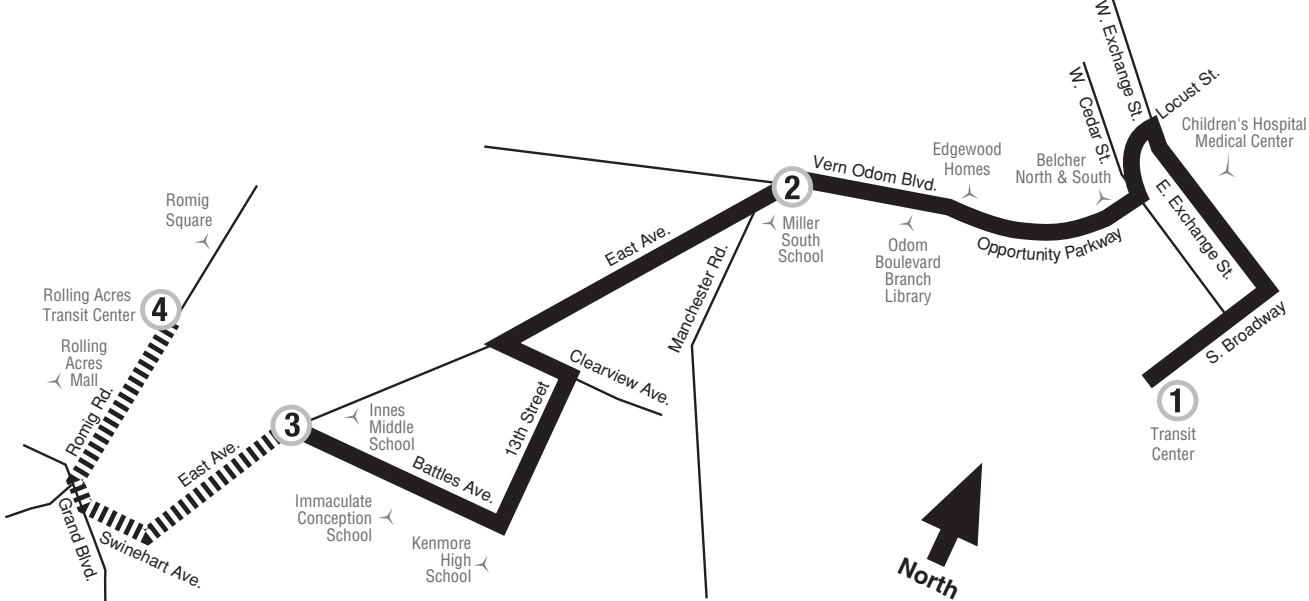

# 9 Wooster / East Ave.

**FROM**  
Transit Center

**FROM**  
Transit Center

**Monday – Friday**  
(Times shown below are departure times)

- ① Transit Center Westside
- ② Wooster & East Ave.
- ③ East Ave. & Bartles
- ④ Rolling Acres Transit Center

**Monday – Friday Notes:** .... Bus does not stop

**Saturday**  
(Times shown below are departure times)

- ① Transit Center Westside
- ② Wooster & East Ave.
- ③ East Ave. & Bartles
- ④ Rolling Acres Transit Center

## 9 Wooster / East Avenue

Effective: January 17, 2010

With Service To:

- Rolling Acres Transit Center
- Miller South School
- Edgewood Homes
- Belcher Apartments
- Akron Urban League
- Helen Arnold Learning Center