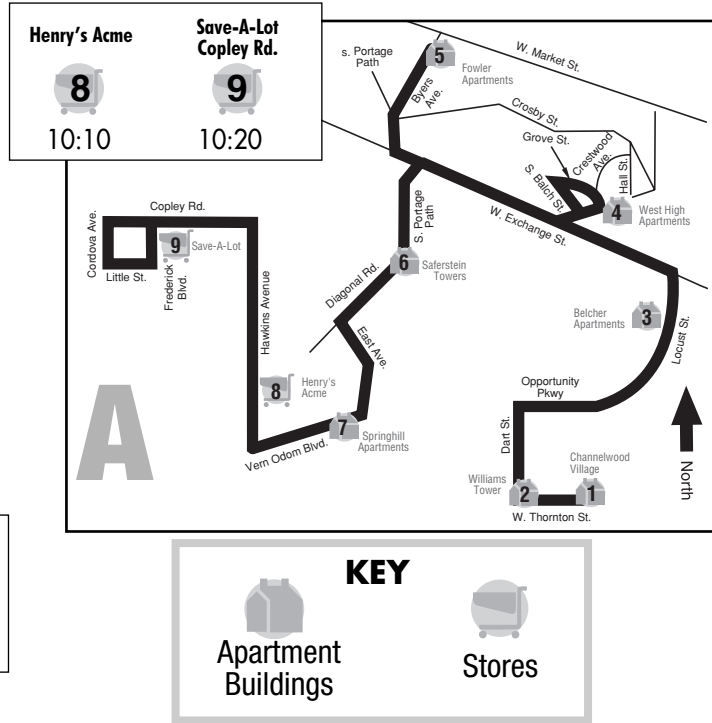

TO GROCERY STORES

A	Channelwood Village	Williams Tower	Belcher Apartments	West High Apartments	Fowler Apartments	Saferstein Towers	Springhill Apartments
	1	2	3	4	5	6	7
	AM 9:15	9:20	9:30	9:35	9:40	9:50	10:00
B	Center Towers	White Pond Villa	Wesley Tower	Save-A-Lot Copley Rd.	Henry's Acme		
	10	11	12	9	8		
AM 10:50	10:55	11:05	11:30	11:40			
C	Center Towers	White Pond Villa	Wesley Tower	Acme #1			
	10	11	12	13			
PM 1:20	1:25	1:35	1:45				
D	Channelwood Village	Williams Tower	Belcher Apartments	Fowler Apartments	Saferstein Towers	Springhill Apartments	Acme #1
	1	2	3	5	6	7	13
PM 2:15	2:20	2:30	2:40	2:50	3:00	3:25	

FROM GROCERY STORES

E	Save-A-Lot Copley Rd.	Henry's Acme	Springhill Apartments	Saferstein Towers	Fowler Apartments	West High Apartments	Belcher Apartments	Williams Tower	Channelwood Village
	9	8	7	6	5	4	3	2	1
AM 11:30	11:40	PM 12:00	12:10	12:20	12:25	12:30	12:40	12:45	
F	Henry's Acme	Save-A-Lot Copley Rd.	Center Towers	White Pond Villa	Wesley Tower				
	8	9	10	11	12				
PM 1:00	1:10	1:20	1:25	1:35					
G	Acme #1	Wesley Tower	White Pond Villa	Center Towers					
	13	12	11	10					
PM 3:25	3:35	3:45	3:55						
H	Acme #1	Springhill Apartments	Saferstein Towers	Fowler Apartments	Belcher Apartments	Williams Tower	Channelwood Village		
	13	7	6	5	3	2	1		
PM 4:30	4:50	5:00	5:10	5:20	5:30	5:35			