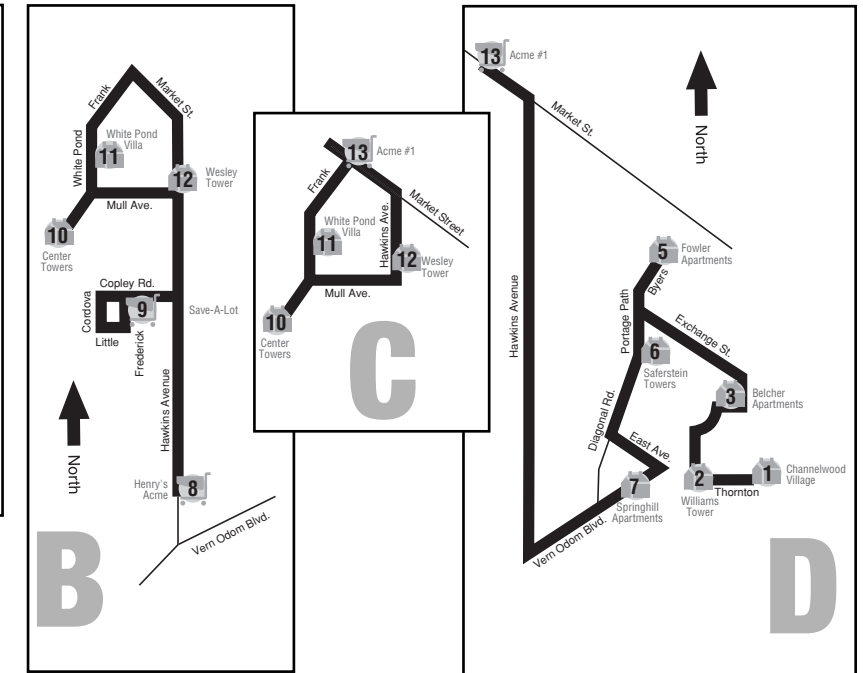

TO GROCERY STORES

A	Channelwood Village	Williams Tower	Belcher Apartments	West High Apartments	Fowler Apartments	Saferstein Towers	Springhill Apartments
	1	2	3	4	5	6	7
	AM 9:15	9:20	9:30	9:35	9:40	9:50	10:00
B	Center Towers	White Pond Villa	Wesley Tower	Save-A-Lot Copley Rd.	Henry's Acme		
	10	11	12	9	8		
AM 10:50	10:55	11:05	11:30	11:40			
C	Center Towers	White Pond Villa	Wesley Tower	Acme #1			
	10	11	12	13			
PM 1:20	1:25	1:35	1:45				
D	Channelwood Village	Williams Tower	Belcher Apartments	Fowler Apartments	Saferstein Towers	Springhill Apartments	Acme #1
	1	2	3	5	6	7	13
PM 2:15	2:20	2:30	2:40	2:50	3:00	3:25	

FROM GROCERY STORES

E	Save-A-Lot Copley Rd.	Henry's Acme	Springhill Apartments	Saferstein Towers	Fowler Apartments	West High Apartments	Belcher Apartments	Williams Tower	Channelwood Village
	9	8	7	6	5	4	3	2	1
AM 11:30	11:40	PM 12:00	12:10	12:20	12:25	12:30	12:40	12:45	
F	Henry's Acme	Save-A-Lot Copley Rd.	Center Towers	White Pond Villa	Wesley Tower				
	8	9	10	11	12				
PM 1:00	1:10	1:20	1:25	1:35					
G	Acme #1	Wesley Tower	White Pond Villa	Center Towers					
	13	12	11	10					
PM 3:25	3:35	3:45	3:55						
H	Acme #1	Springhill Apartments	Saferstein Towers	Fowler Apartments	Belcher Apartments	Williams Tower	Channelwood Village		
	13	7	6	5	3	2	1		
PM 4:30	4:50	5:00	5:10	5:20	5:30	5:35			