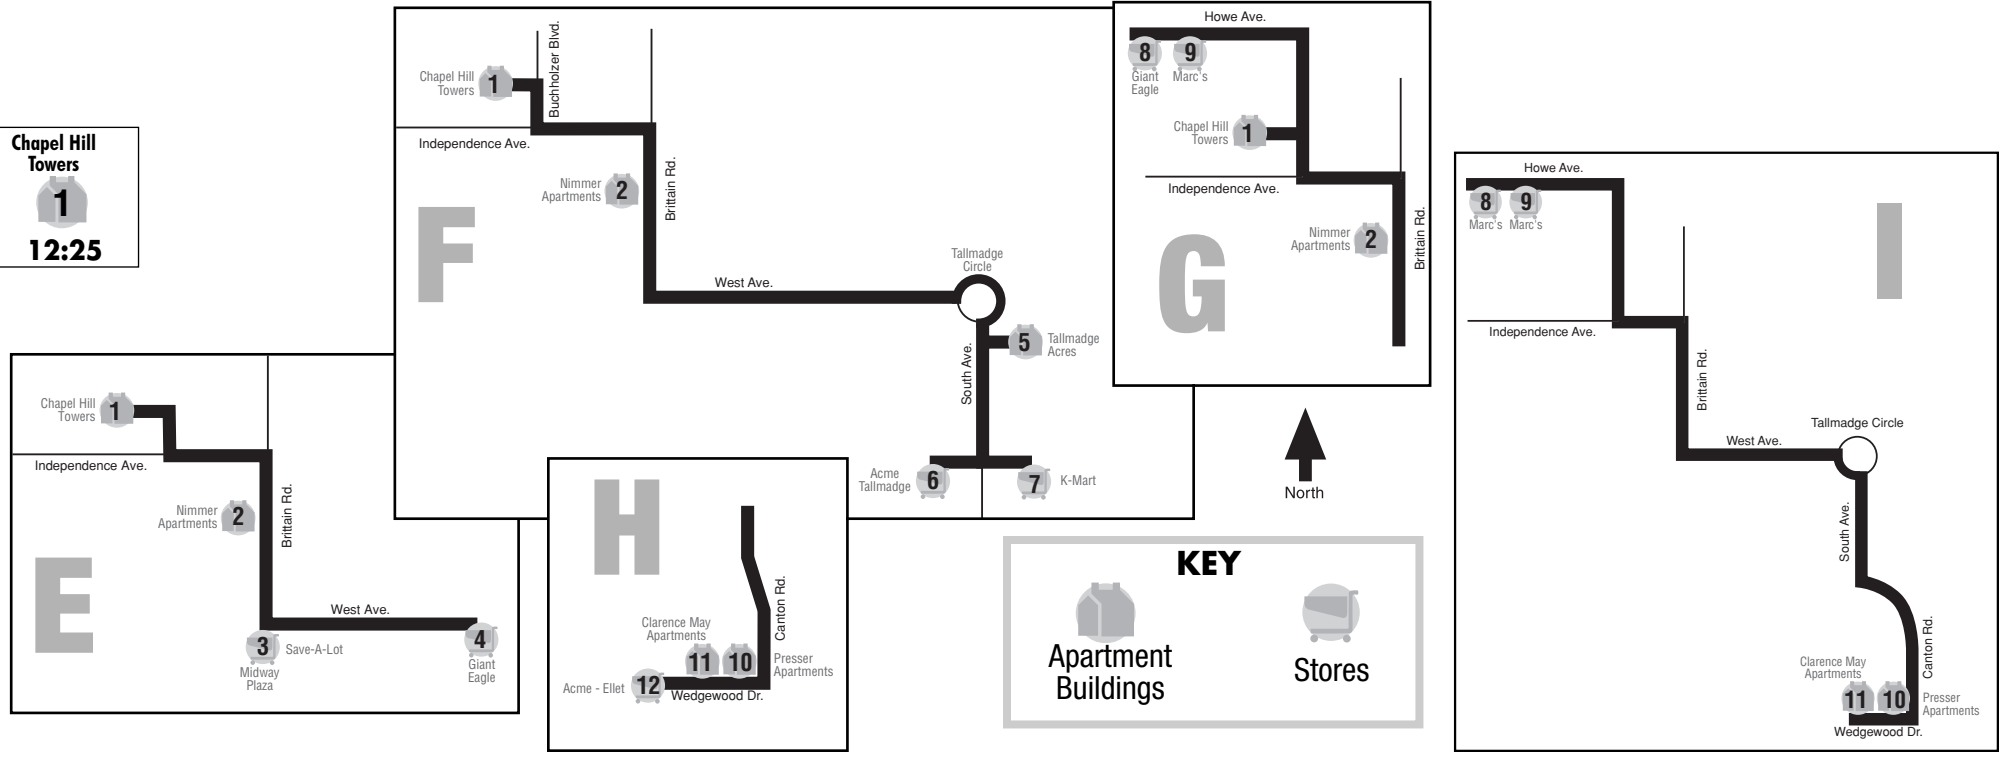

KEY

Apartment Buildings

Stores