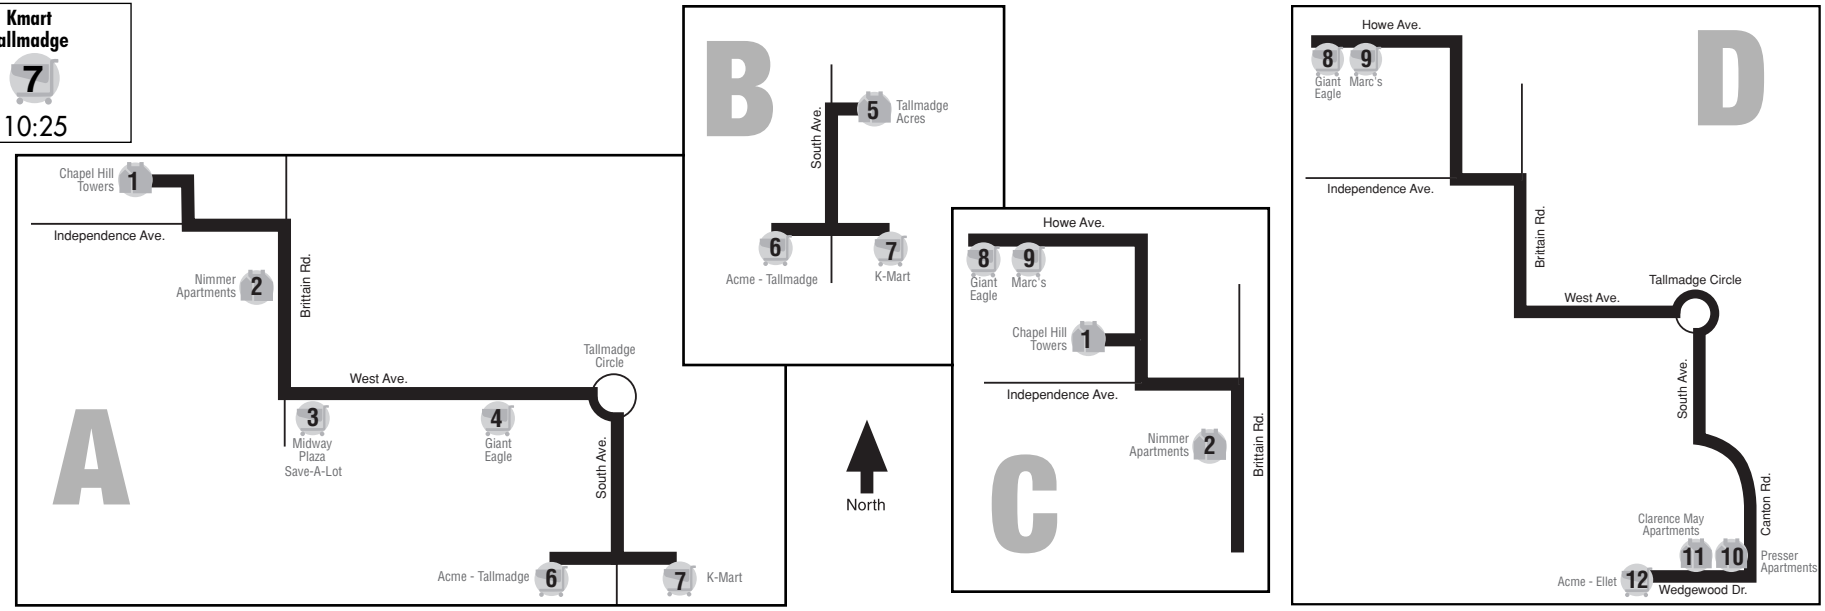

## TO GROCERY STORES

A	Chapel Hill Towers	Nimmer Apartments	Save-A-Lot Midway Plaza	Giant Eagle Tallmadge	Acme Tallmadge	Kmart Tallmadge
	<b>1</b>	<b>2</b>	<b>3</b>	<b>4</b>	<b>6</b>	<b>7</b>
AM	9:30	9:45	9:55	10:00	10:20	10:25

D	Presser Apartments	Clarence May Apartments	Acme Ellet	Giant Eagle Howe Avenue	Marc's Howe Avenue
	<b>10</b>	<b>11</b>	<b>12</b>	<b>8</b>	<b>9</b>
PM	12:45	12:47	12:52	1:20	1:25

## FROM GROCERY STORES

E	Giant Eagle Tallmadge	Save-A-Lot Midway Plaza	Nimmer Apartments	Chapel Hill Towers
	<b>4</b>	<b>3</b>	<b>2</b>	<b>1</b>
AM	11:15	11:25	11:37	11:47

F	Acme Tallmadge	Kmart Tallmadge	Tallmadge Acres	Nimmer Apartments	Chapel Hill Towers
	<b>6</b>	<b>7</b>	<b>5</b>	<b>2</b>	<b>1</b>
AM	11:45	11:50	11:55	PM 12:10	12:25

I	Giant Eagle Howe Avenue	Marc's Howe Avenue	Presser Apartments	Clarence May Apartments
	<b>8</b>	<b>9</b>	<b>10</b>	<b>11</b>
PM	2:35	2:40	3:15	3:20

**KEY**

Apartment Buildings

Stores